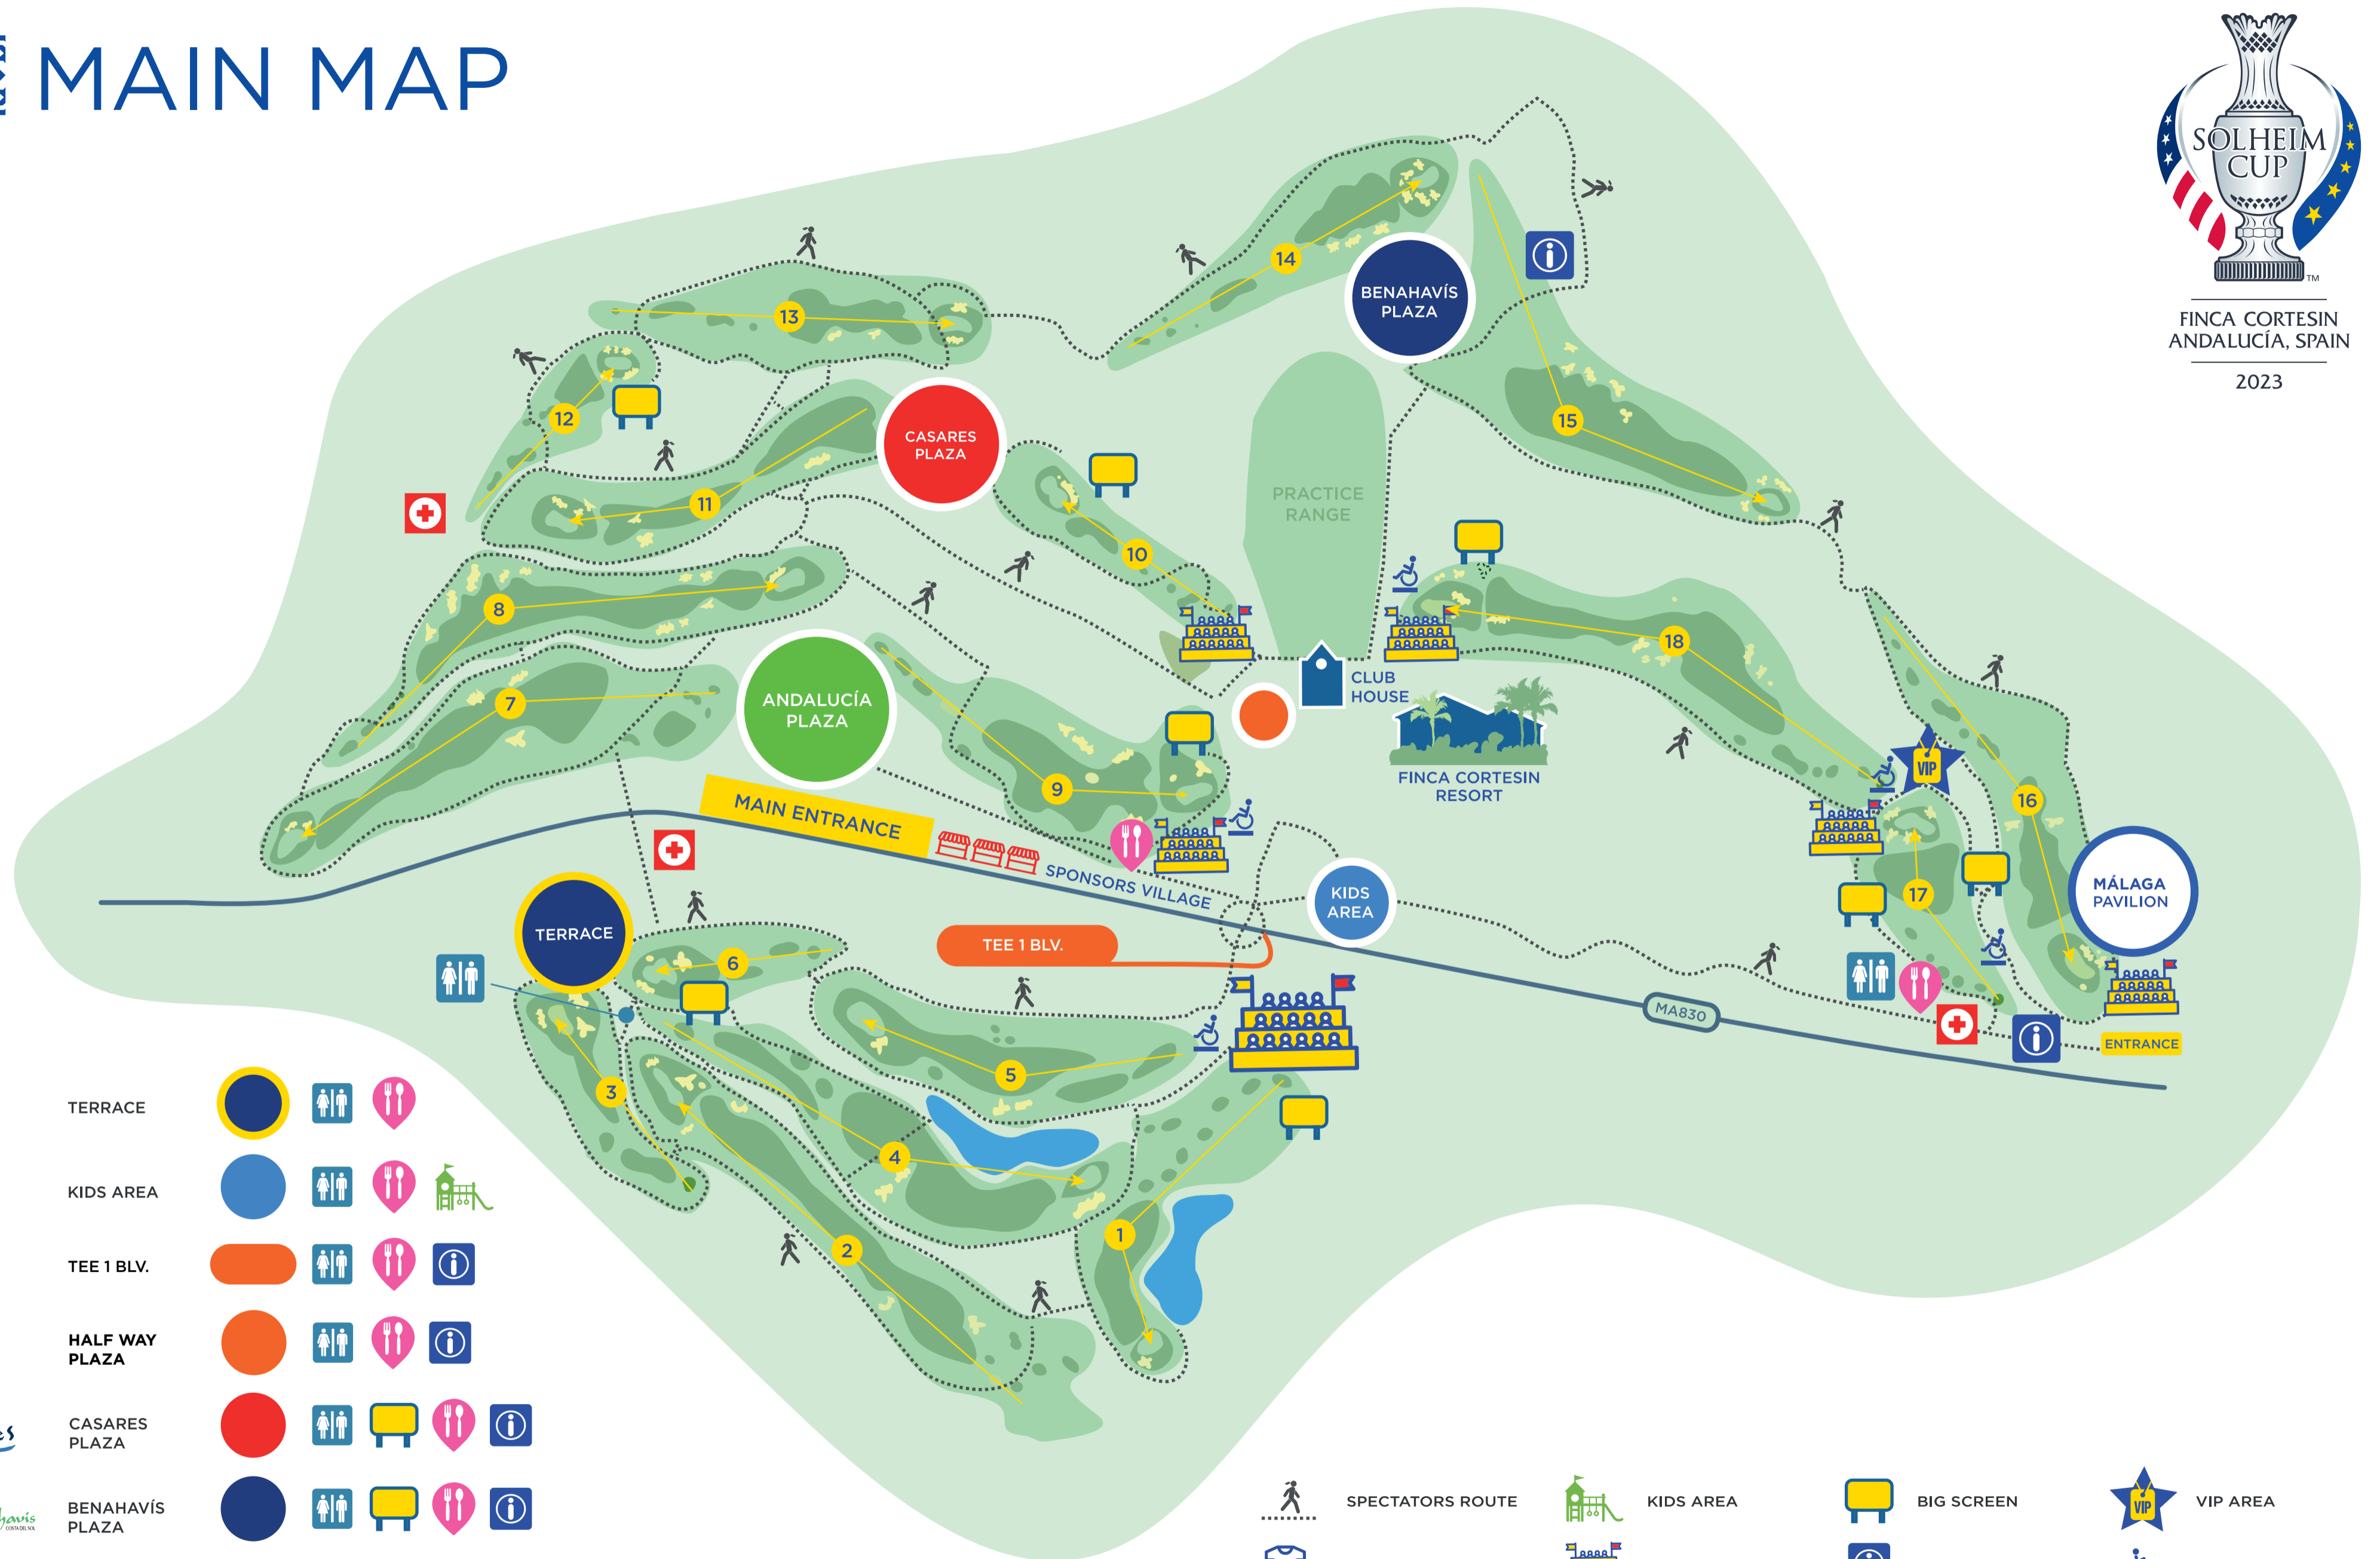

MAIN MAP

TERRACE							
KIDS AREA							
TEE 1 BLV.							
HALF WAY PLAZA							
CASARES PLAZA							
BENAHAVÍS PLAZA							
ANDALUCÍA PLAZA							
MÁLAGA PAVILION							

	SPECTATORS ROUTE		KIDS AREA		BIG SCREEN		VIP AREA
	MERCHANDISING TENT		PUBLIC GRANDSTAND		INFORMATION POINT		HANDICAPPED PLATFORM
	ENTRANCE		PUBLIC CATERING		FIRST AID		BUS STOP
	SPONSORS VILLAGE		TOILET				